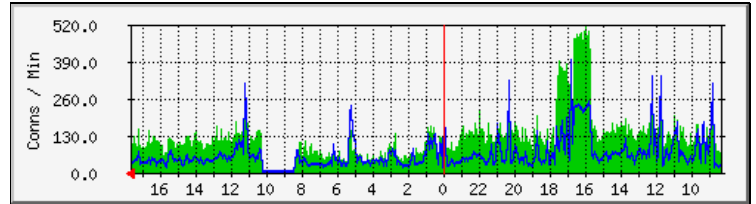

MRTG Index Page

Traffic Analysis for eth0 -- vortex

CPU Load - System, User and Nice Processes

Free Memory

Percentage Free Memory

Swap Usage

New TCP Connections

Established TCP Connections

System Load

Apache Processes

IO Activity

MRTG MULTI ROUTER TRAFFIC GRAPHER
 version 2.16.2
 Tobias Oetiker <tobi@oetiker.ch>
 and Dave Rand <dlr@bungi.com>