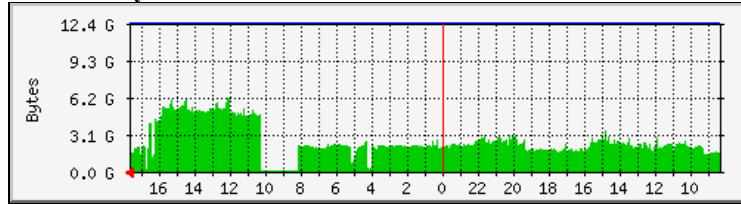

MRTG Index Page

Traffic Analysis for eth0 -- vortex

CPU Load - System, User and Nice Processes

Free Memory

Percentage Free Memory

Swap Usage

New TCP Connections

Established TCP Connections

System Load

Apache Processes

IO Activity

MRTG MULTI ROUTER TRAFFIC GRAPHER
 version 2.16.2
 Tobias Oetiker <tobi@oetiker.ch>
 and Dave Rand <dlr@bungi.com>