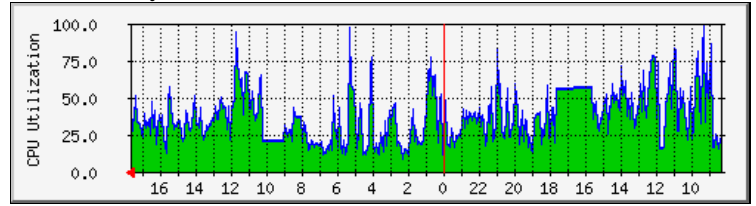

MRTG Index Page

Traffic Analysis for eth0 -- vortex

CPU Load - System, User and Nice Processes

Free Memory

Percentage Free Memory

Swap Usage

New TCP Connections

Established TCP Connections

System Load

Apache Processes

IO Activity

MRTG MULTI ROUTER TRAFFIC GRAPHER
 version 2.16.2
 Tobias Oetiker <tobi@oetiker.ch>
 and Dave Rand <dlr@bungi.com>