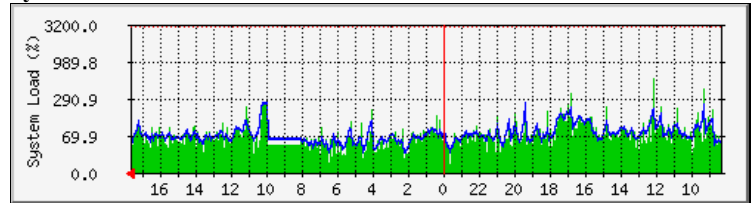

MRTG Index Page

Traffic Analysis for eth0 -- vortex

CPU Load - System, User and Nice Processes

Free Memory

Percentage Free Memory

Swap Usage

New TCP Connections

Established TCP Connections

System Load

Apache Processes

IO Activity

MRTG MULTI ROUTER TRAFFIC GRAPHER
 version 2.16.2
 Tobias Oetiker <tobi@oetiker.ch>
 and Dave Rand <dlr@bungi.com>