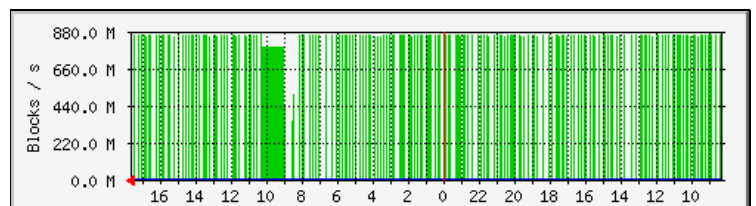

MRTG Index Page

Traffic Analysis for eth0 -- vortex

CPU Load - System, User and Nice Processes

Free Memory

Percentage Free Memory

Swap Usage

New TCP Connections

Established TCP Connections

System Load

Apache Processes

IO Activity

MRTG MULTI ROUTER TRAFFIC GRAPHER
 version 2.16.2
 Tobias Oetiker <tobi@oetiker.ch>
 and Dave Rand <dlr@bungi.com>