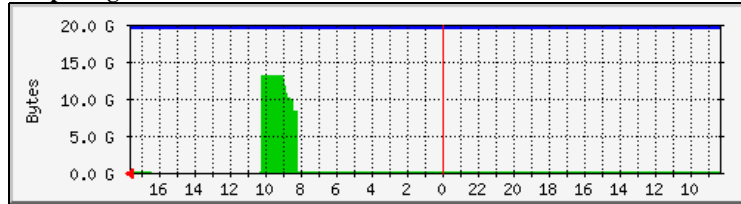

MRTG Index Page

Traffic Analysis for eth0 -- vortex

CPU Load - System, User and Nice Processes

Free Memory

Percentage Free Memory

Swap Usage

New TCP Connections

Established TCP Connections

System Load

Apache Processes

IO Activity

MRTG MULTI ROUTER TRAFFIC GRAPHER
 version 2.16.2
 Tobias Oetiker <tobi@oetiker.ch>
 and Dave Rand <dlr@bungi.com>