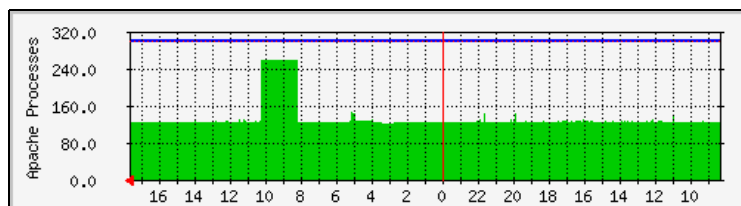

MRTG Index Page

Traffic Analysis for eth0 -- vortex

CPU Load - System, User and Nice Processes

Free Memory

Percentage Free Memory

Swap Usage

New TCP Connections

Established TCP Connections

System Load

Apache Processes

IO Activity

MRTG MULTI ROUTER TRAFFIC GRAPHER
 version 2.16.2
 Tobias Oetiker <tobi@oetiker.ch>
 and Dave Rand <dlr@bungi.com>