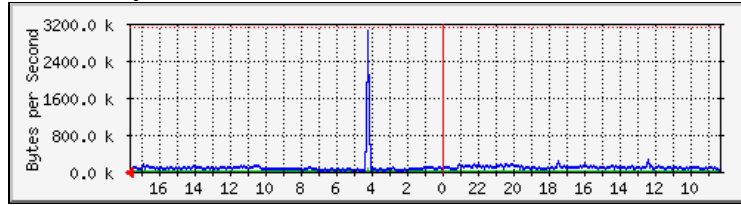

MRTG Index Page

Traffic Analysis for eth0 -- vortex

CPU Load - System, User and Nice Processes

Free Memory

Percentage Free Memory

Swap Usage

New TCP Connections

Established TCP Connections

System Load

Apache Processes

IO Activity

MRTG MULTI ROUTER TRAFFIC GRAPHER
 version 2.16.2
 Tobias Oetiker <tobi@oetiker.ch>
 and Dave Rand <dlr@bungi.com>