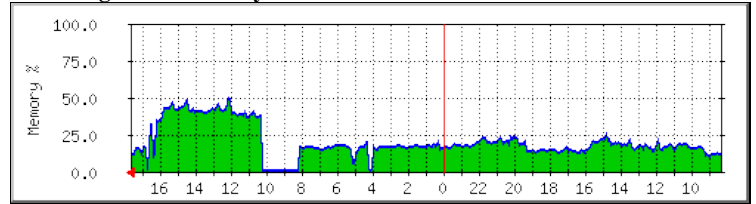

MRTG Index Page

Traffic Analysis for eth0 -- vortex

CPU Load - System, User and Nice Processes

Free Memory

Percentage Free Memory

Swap Usage

New TCP Connections

Established TCP Connections

System Load

Apache Processes

IO Activity

MRTG MULTI ROUTER TRAFFIC GRAPHER
 version 2.16.2
 Tobias Oetiker <tobi@oetiker.ch>
 and Dave Rand <dlr@bungi.com>