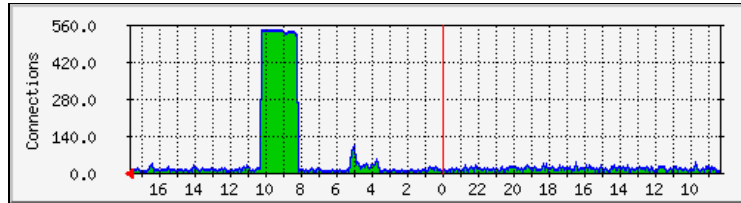

MRTG Index Page

Traffic Analysis for eth0 -- vortex

CPU Load - System, User and Nice Processes

Free Memory

Percentage Free Memory

Swap Usage

New TCP Connections

Established TCP Connections

System Load

Apache Processes

IO Activity

MRTG MULTI ROUTER TRAFFIC GRAPHER
 version 2.16.2
 Tobias Oetiker <tobi@oetiker.ch>
 and Dave Rand <dlr@bungi.com>